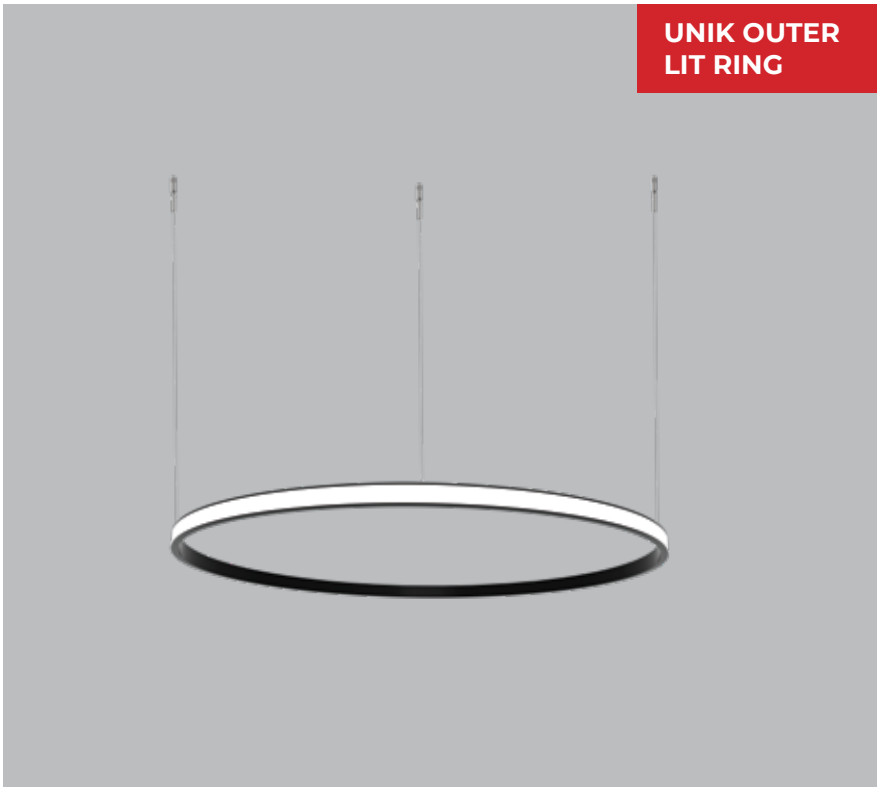

UNIK OUTER LIT RING

Direct | Pendant

UNIK OUTER LIT RING is sleek and slim circular led Ring luminaire in aluminium housing and with premium powder coating finish.

Powered by high quality LED's with a binning tolerance of ≤ 3 SDCM and $CRI \geq 90$. The luminaire maintains atleast 70% of its luminous flux after 50,000 operating hours, guaranteeing long term reliability. High efficiency PMMA diffuser provides uniform illumination.

FOR 900mm Disc

Available in 900mm diameter, height of 20mm and profile of thickness 8mm, this fixture is crafted for side lit light distribution making it ideal for professional and decorative applications.

Customisations in RAL finish, Wattages and Dimensions available as per request to enhance installation and functionality.

Single Line Diagram

UNIK OUTER LIT RING

Quick Info

Mounting Type

Pendant

Material Colour

Input Voltage- 220-240 VAC

Physical Dimensions

Dia- $\varnothing 900$ mm

Height- 20mm

Profile Thickness- 8mm