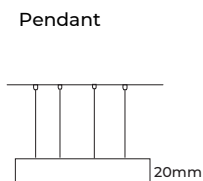

Single Line Diagram